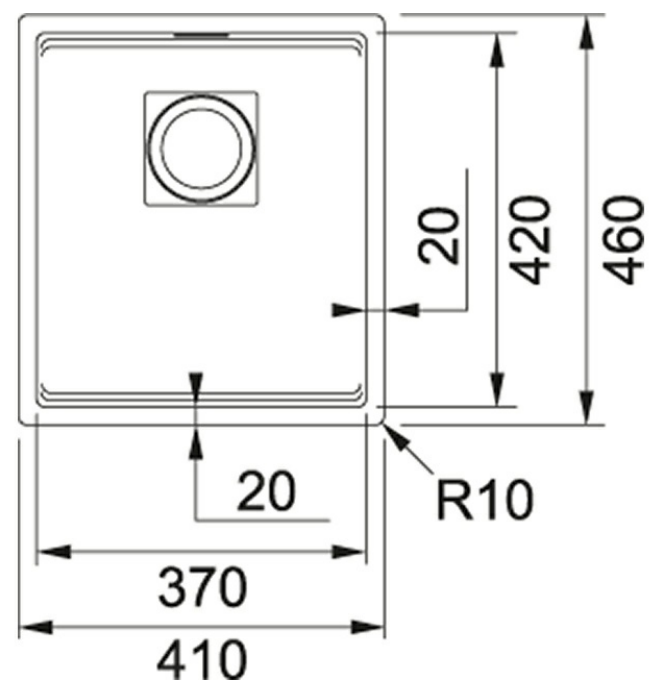

Peak - Granite PKG11014 Granite Champagne

Product Picture

Technical Drawing

Product Dimensions

Length overall	16 1/8"
Width overall	18 1/8"
Length of large bowl	14 9/16"
Width of large bowl	16 9/16"
Depth of large bowl	7 7/8"
Minimum Cabinet Size	17 11/16"

General Information

Number of Bowls	1
Cut-Out Template	No

Article Numbers

FUN#	125.0507.547
US Part Number	PKG11014CHA