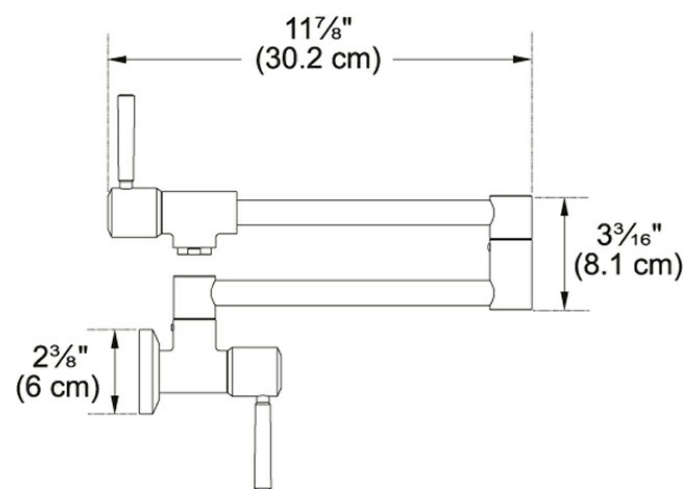

### FEATURES

- Solid brass construction ensures long-lasting performance
- Two handles offer control at the point of use and wall.
- 180-degree spout swivel range provides ample reach and rotation for filling large pots on stovetops.
- Pair with other faucets and accessories in the Franke Absinthe series for a consistent look throughout the kitchen

### Technical Drawing

### Product Information

Version	Wall Mounted Pot Filler
Spray Type	Full Stream
Faucet Operation	2 Handle Mixer
Flow Rate	2.2 gpm
Cartridge	1/2" Ceramic Cartridge
Where to buy	Showroom
Countertop hole diameter	1 3/8"