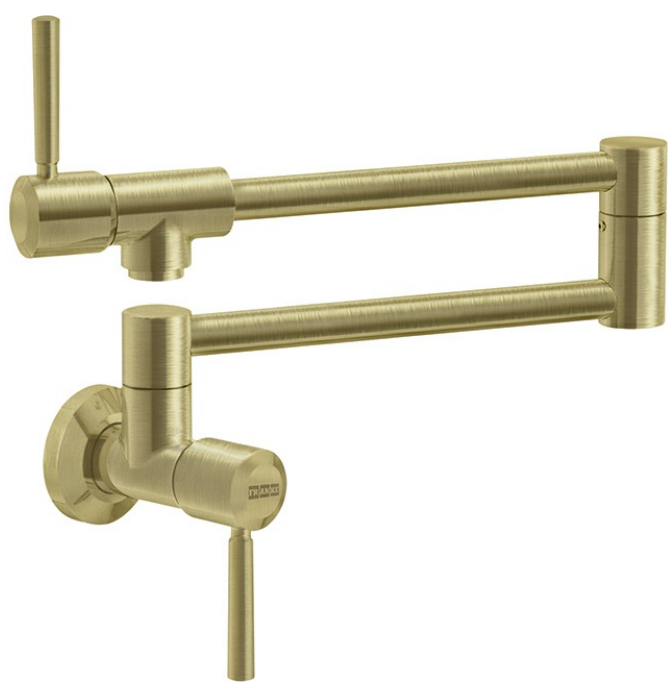

## Absinthe PF5290SB Satin Brass

Oriented on current trends in product design, the combination of transitional style and sculptured form provide sleek aesthetics that will delight any chef day after day.

### FEATURES

- Solid brass construction ensures long-lasting performance
- Two handles offer control at the point of use and wall.
- 180-degree spout swivel range provides ample reach and rotation for filling large pots on stovetops.
- Pair with other faucets and accessories in the Franke Absinthe series for a consistent look throughout the kitchen

### Product Picture

### Product Information

Version	Wall Mounted Pot Filler
Spray Type	Full Stream
Faucet Operation	2 Handle Mixer
Flow Rate	2.2 gpm
Cartridge	1/2" Ceramic Cartridge
Where to buy	Showroom
Countertop hole diameter	1 3/8"