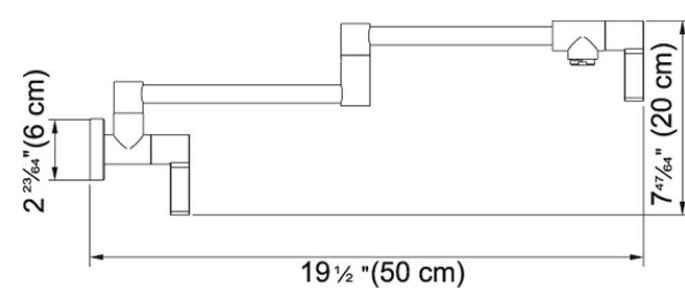

Technical Drawing