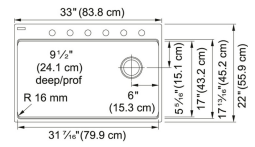

MAG61031OW-SHG-CA Granite Stone Grey | 114.0637.920

FAMILY : Sinks | SERIES : Maris | INSTALLATION TYPE : Topmount | MODEL : MAG61031OW-SHG-CA | FINISH : Granite Stone Grey

RELATED PRODUCTS