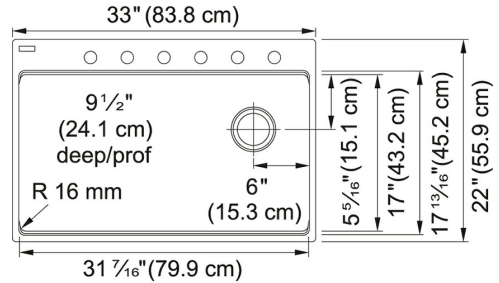

MAG61031OW-SHG-CA Granite Stone Grey | 114.0637.920

FAMILY : Sinks | SERIES : Maris | INSTALLATION TYPE : Topmount | MODEL : MAG61031OW-SHG-CA | FINISH : Granite Stone Grey

Adding harmony and balance to your kitchen, laundry room and life. Maris sinks are the perfect addition, pairing modern looks with clever features and creating the ideal union of design and functionality. Available in six colors to suit every taste.

FEATURES

- Large capacity 9 1/2" deep bowl provides a generous workspace for dishes and large cookware.
- Accessory rail system supports optional accessories and turns the sink into a functional workstation
- Scratch resistant, fade resistant and impact resistant to retain its new appearance for years
- Sanitized® function reduces bacteria and microbe growth.
- Rear offset drain maximize the usable surface of the bowl and creates extra cabinet space beneath the sink.
- Topmount Installation

TECHNICAL DATA

Length of large bowl	31 7/16"
Width of large bowl	17"
Depth of large bowl	9 1/2"
Length overall	33"
Width overall	22"
Cabinet Size	36"
Cutout Length	32 3/16"
Cutout Width	21 3/16"
Waste Kit Included	YES
Type of Material	Granite
Faucet Hole	1-6 predrilled
Number of Bowls	1
Cut-Out Template	Yes
Model Name	MAG61031OW-SHG-CA