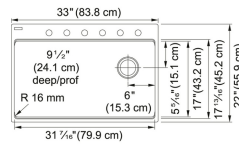

MAG61031OW-SHG-CA Granite Stone Grey | 114.0637.920

FAMILY : Sinks | SERIES : Maris | INSTALLATION TYPE : Topmount | MODEL : MAG61031OW-SHG-CA | FINISH : Granite Stone Grey

RELATED PRODUCTS