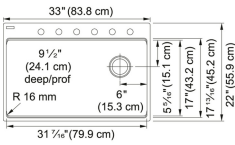

114.0637.921

114.0637.923

114.0637.919

114.0637.925