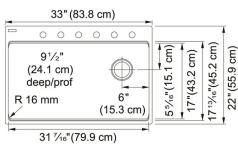

114.0637.920

114.0637.923

114.0637.919

114.0637.925