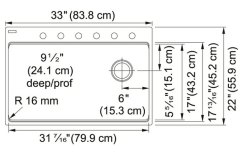

MAG61031OW-PWT-CA Granite Polar White | 114.0637.921

FAMILY : Sinks | SERIES : Maris | INSTALLATION TYPE : Topmount | MODEL : MAG61031OW-PWT-CA | FINISH : Granite Polar White

RELATED PRODUCTS