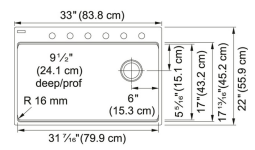

MAG61031OW-PWT-CA Granite Polar White | 114.0637.921

FAMILY : Sinks | SERIES : Maris | INSTALLATION TYPE : Topmount | MODEL : MAG61031OW-PWT-CA | FINISH : Granite Polar White

RELATED PRODUCTS