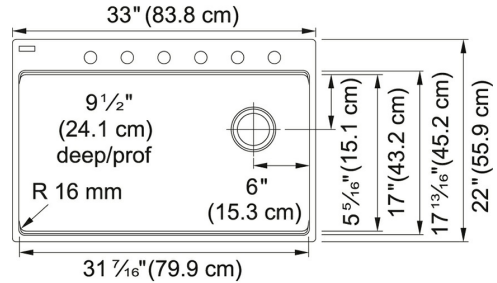

MAG61031OW-PWT-CA Granite Polar White | 114.0637.921

FAMILY : Sinks | SERIES : Maris | INSTALLATION TYPE : Topmount | MODEL : MAG61031OW-PWT-CA | FINISH : Granite Polar White

Adding harmony and balance to your kitchen, laundry room and life. Maris sinks are the perfect addition, pairing modern looks with clever features and creating the ideal union of design and functionality. Available in six colors to suit every taste.

FEATURES

- Large capacity 9 1/2" deep bowl provides a generous workspace for dishes and large cookware.
- Accessory rail system supports optional accessories and turns the sink into a functional workstation
- Scratch resistant, fade resistant and impact resistant to retain its new appearance for years
- Sanitized® function reduces bacteria and microbe growth.
- Rear offset drain maximize the usable surface of the bowl and creates extra cabinet space beneath the sink.
- Topmount Installation

TECHNICAL DATA

Length of large bowl	31 7/16"
Width of large bowl	17"
Depth of large bowl	9 1/2"
Length overall	33"
Width overall	22"
Cabinet Size	36"
Cutout Length	32 3/16"
Cutout Width	21 3/16"
Waste Kit Included	YES
Type of Material	Granite
Number of Bowls	1
Faucet Hole	1-6 predrilled
Cut-Out Template	Yes
Model Name	MAG61031OW-PWT-CA