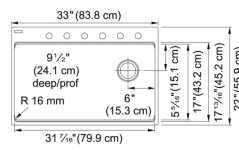

MAG61031OW-PWT-CA Granite Polar White | 114.0637.921

FAMILY : Sinks | SERIES : Maris | INSTALLATION TYPE : Topmount | MODEL : MAG61031OW-PWT-CA | FINISH : Granite Polar White

RELATED PRODUCTS