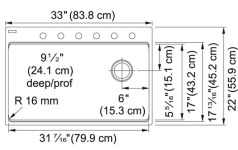

MAG61031OW-OYS-CA Granite Oyster | 114.0637.923

FAMILY : Sinks | SERIES : Maris | INSTALLATION TYPE : Topmount | MODEL : MAG61031OW-OYS-CA | FINISH : Granite Oyster

RELATED PRODUCTS