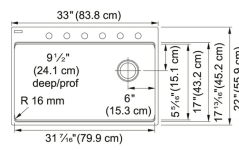

MAG61031OW-OYS-CA Granite Oyster | 114.0637.923

FAMILY : Sinks | SERIES : Maris | INSTALLATION TYPE : Topmount | MODEL : MAG61031OW-OYS-CA | FINISH : Granite Oyster

RELATED PRODUCTS