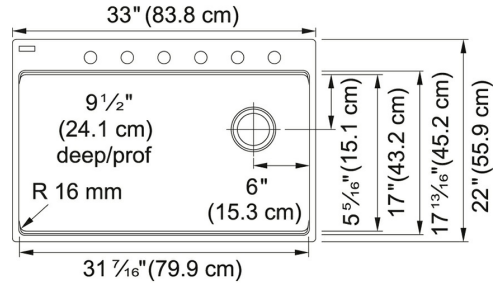

MAG61031OW-OYS-CA Granite Oyster | 114.0637.923

FAMILY : Sinks | SERIES : Maris | INSTALLATION TYPE : Topmount | MODEL : MAG61031OW-OYS-CA | FINISH : Granite Oyster

Adding harmony and balance to your kitchen, laundry room and life. Maris sinks are the perfect addition, pairing modern looks with clever features and creating the ideal union of design and functionality. Available in six colors to suit every taste.

FEATURES

- Large capacity 9 1/2" deep bowl provides a generous workspace for dishes and large cookware.
- Accessory rail system supports optional accessories and turns the sink into a functional workstation
- Scratch resistant, fade resistant and impact resistant to retain its new appearance for years
- Sanitized® function reduces bacteria and microbe growth.
- Rear offset drain maximize the usable surface of the bowl and creates extra cabinet space beneath the sink.
- Topmount Installation

TECHNICAL DATA

Length of large bowl	31 7/16"
Width of large bowl	17"
Depth of large bowl	9 1/2"
Length overall	33"
Width overall	22"
Cabinet Size	36"
Cutout Length	32 3/16"
Cutout Width	21 3/16"
Waste Kit Included	YES
Type of Material	Granite
Number of Bowls	1
Faucet Hole	1-6 predrilled
Cut-Out Template	Yes
Model Name	MAG61031OW-OYS-CA