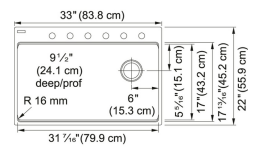

MAG61031OW-OYS-CA Granite Oyster | 114.0637.923

FAMILY : Sinks | SERIES : Maris | INSTALLATION TYPE : Topmount | MODEL : MAG61031OW-OYS-CA | FINISH : Granite Oyster

RELATED PRODUCTS