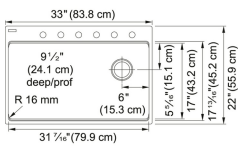

114.0637.920

114.0637.921

114.0637.919

114.0637.925