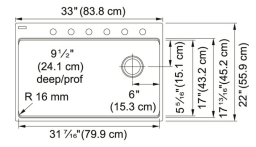

FAMILY : Sinks | SERIES : Maris | INSTALLATION TYPE : Topmount | FINISH : Granite Onyx | MODEL : MAG61031ONY-CA

RELATED PRODUCTS