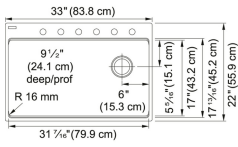

FAMILY : Sinks | SERIES : Maris | INSTALLATION TYPE : Topmount | FINISH : Granite Onyx | MODEL : MAG61031ONY-CA

RELATED PRODUCTS