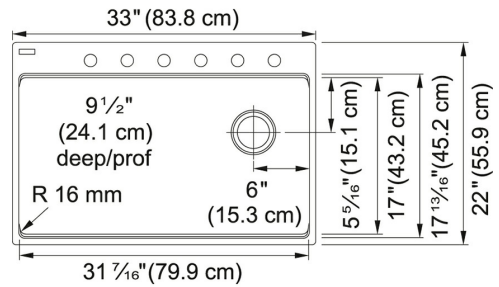

Granite Onyx | 114.0637.919

FAMILY : Sinks | SERIES : Maris | INSTALLATION TYPE : Topmount | FINISH : Granite Onyx | MODEL : MAG61031ONY-CA

Adding harmony and balance to your kitchen, laundry room and life. Maris sinks are the perfect addition, pairing modern looks with clever features and creating the ideal union of design and functionality. Available in six colors to suit every taste.

FEATURES

- Large capacity 9 1/2" deep bowl provides a generous workspace for dishes and large cookware.
- Accessory rail system supports optional accessories and turns the sink into a functional workstation
- Scratch resistant, fade resistant and impact resistant to retain its new appearance for years
- Sanitized® function reduces bacteria and microbe growth.
- Rear offset drain maximize the usable surface of the bowl and creates extra cabinet space beneath the sink.
- Topmount Installation

TECHNICAL DATA

Length of large bowl	31 7/16"
Width of large bowl	17"
Depth of large bowl	9 1/2"
Length overall	33"
Width overall	22"
Cabinet Size	36"
Cutout Length	32 3/16"
Cutout Width	21 3/16"
Waste Kit Included	YES
Type of Material	Granite
Faucet Hole	1-6 predrilled
Number of Bowls	1
Cut-Out Template	Yes
Model Name	MAG61031ONY-CA