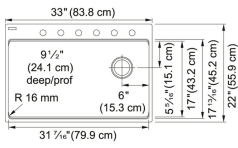

114.0637.920

114.0637.921

114.0637.923

114.0637.925