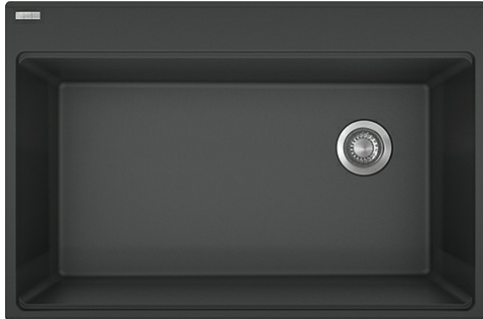

MAG61031OW-MBK-CA Granite - Matte Black | 114.0637.925

FAMILY : Sinks | SERIES : Maris | INSTALLATION TYPE : Topmount | MODEL : MAG61031OW-MBK-CA | FINISH : Granite - Matte Black

Adding harmony and balance to your kitchen, laundry room and life. Maris sinks are the perfect addition, pairing modern looks with clever features and creating the ideal union of design and functionality. Available in six colors to suit every taste.

FEATURES

- Large capacity 9 1/2" deep bowl provides a generous workspace for dishes and large cookware.
- Accessory rail system supports optional accessories and turns the sink into a functional workstation
- Scratch resistant, fade resistant and impact resistant to retain its new appearance for years
- Sanitized® function reduces bacteria and microbe growth.
- Rear offset drain maximize the usable surface of the bowl and creates extra cabinet space beneath the sink.
- Topmount Installation

TECHNICAL DATA

Length of large bowl	31 7/16"
Width of large bowl	17"
Depth of large bowl	9 1/2"
Length overall	33"
Width overall	22"
Cabinet Size	36"
Cutout Length	32 3/16"
Cutout Width	21 3/16"
Waste Kit Included	YES
Type of Material	Granite
Faucet Hole	1-6 predrilled
Number of Bowls	1
Cut-Out Template	Yes
Model Name	MAG61031OW-MBK-CA

MAG61031OW-MBK-CA Granite - Matte Black | 114.0637.925

FAMILY : Sinks | SERIES : Maris | INSTALLATION TYPE : Topmount | MODEL : MAG61031OW-MBK-CA | FINISH : Granite - Matte Black

RELATED PRODUCTS

114.0637.924