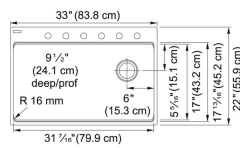

MAG61031OW-MBK-CA Granite - Matte Black | 114.0637.925

FAMILY : Sinks | SERIES : Maris | INSTALLATION TYPE : Topmount | MODEL : MAG61031OW-MBK-CA | FINISH : Granite - Matte Black

RELATED PRODUCTS