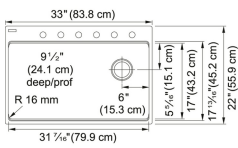

114.0637.924

114.0637.919

114.0637.923

114.0637.921