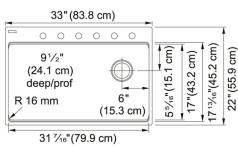

MAG61031OW-MBK-CA Granite - Matte Black | 114.0637.925

FAMILY : Sinks | SERIES : Maris | INSTALLATION TYPE : Topmount | MODEL : MAG61031OW-MBK-CA | FINISH : Granite - Matte Black

RELATED PRODUCTS