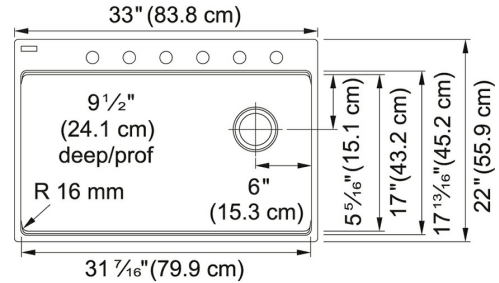

MAG61031OW-MBK-CA Granite - Matte Black | 114.0637.925

FAMILY : Sinks | SERIES : Maris | INSTALLATION TYPE : Topmount | MODEL : MAG61031OW-MBK-CA | FINISH : Granite - Matte Black

Adding harmony and balance to your kitchen, laundry room and life. Maris sinks are the perfect addition, pairing modern looks with clever features and creating the ideal union of design and functionality. Available in six colors to suit every taste.

FEATURES

- Large capacity 9 1/2" deep bowl provides a generous workspace for dishes and large cookware.
- Accessory rail system supports optional accessories and turns the sink into a functional workstation
- Scratch resistant, fade resistant and impact resistant to retain its new appearance for years
- Sanitized® function reduces bacteria and microbe growth.
- Rear offset drain maximize the usable surface of the bowl and creates extra cabinet space beneath the sink.
- Topmount Installation

TECHNICAL DATA

Length of large bowl	31 7/16"
Width of large bowl	17"
Depth of large bowl	9 1/2"
Length overall	33"
Width overall	22"
Cabinet Size	36"
Cutout Length	32 3/16"
Cutout Width	21 3/16"
Waste Kit Included	YES
Type of Material	Granite
Faucet Hole	1-6 predrilled
Number of Bowls	1
Cut-Out Template	Yes
Model Name	MAG61031OW-MBK-CA