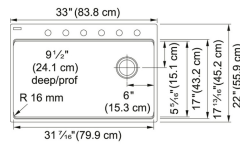

Granite - Champagne | 114.0637.924

FAMILY : Sinks | SERIES : Maris | INSTALLATION TYPE : Topmount | MODEL : MAG61031CHA-CA | FINISH : Granite - Champagne

RELATED PRODUCTS