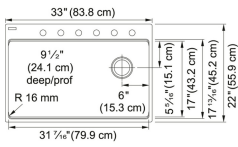

Granite - Champagne | 114.0637.924

FAMILY : Sinks | SERIES : Maris | INSTALLATION TYPE : Topmount | MODEL : MAG61031CHA-CA | FINISH : Granite - Champagne

RELATED PRODUCTS