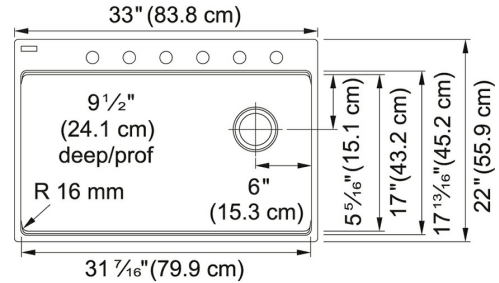

Granite - Champagne | 114.0637.924

FAMILY : Sinks | SERIES : Maris | INSTALLATION TYPE : Topmount | MODEL : MAG61031CHA-CA | FINISH : Granite - Champagne

Adding harmony and balance to your kitchen, laundry room and life. Maris sinks are the perfect addition, pairing modern looks with clever features and creating the ideal union of design and functionality. Available in six colors to suit every taste.

FEATURES

- Large capacity 9 1/2" deep bowl provides a generous workspace for dishes and large cookware.
- Accessory rail system supports optional accessories and turns the sink into a functional workstation
- Scratch resistant, fade resistant and impact resistant to retain its new appearance for years
- Sanitized® function reduces bacteria and microbe growth.
- Rear offset drain maximize the usable surface of the bowl and creates extra cabinet space beneath the sink.
- Topmount Installation

TECHNICAL DATA

Length of large bowl	31 7/16"
Width of large bowl	17"
Depth of large bowl	9 1/2"
Length overall	33"
Width overall	22"
Cabinet Size	36"
Cutout Length	32 3/16"
Cutout Width	21 3/16"
Waste Kit Included	YES
Type of Material	Granite
Number of Bowls	1
Faucet Hole	1-6 predrilled
Cut-Out Template	Yes
Model Name	MAG61031CHA-CA