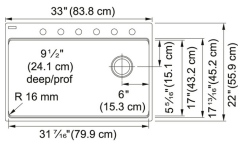

114.0637.925

114.0637.919

114.0637.923

114.0637.921