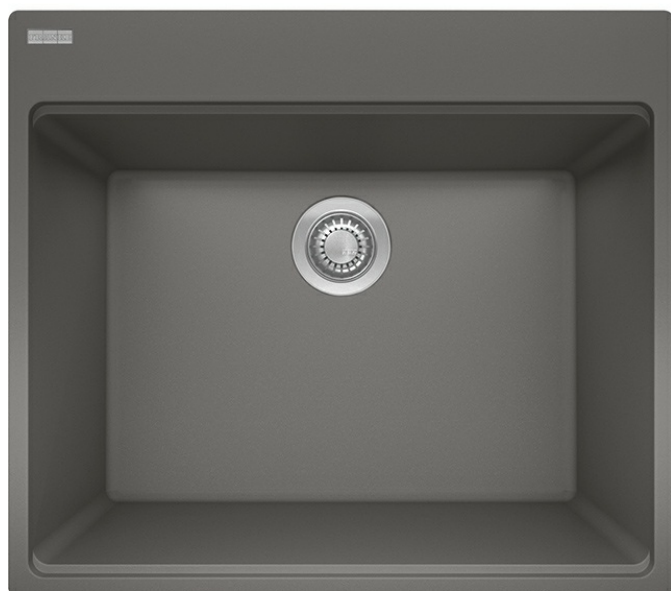

Maris MAG61023SHG Granite Stone Grey

Bring the beauty of Franke granite to the laundry room with Maris. Durable, scratch-and-stain resistant, this granite sink is also bacteria resistant thanks to the Sanitized® treatment. Available in six colors that enhance most any design style

FEATURES

- Generous 12" deep bowl provides ample space for laundry and other household tasks
- Accessory rail system supports optional accessories and turns the sink into a functional workstation
- Scratch resistant, fade resistant and impact resistant to retain its new appearance for years
- Sanitized® function reduces bacteria and microbe growth.
- Can be installed as an undermount or a drop in sink

Product Picture

Technical Drawing

Product Dimensions

Length overall	25"
Width overall	22"
Length of large bowl	23 7/16"
Width of large bowl	17"
Depth of large bowl	12"
Minimum Cabinet Size	27"

General Information

Type of Material	Granite
Number of Bowls	1
Faucet Hole	1-5 predrilled
Cut-Out Template	Yes

Article Numbers

FUN#	114.0637.873
US Part Number	MAG61023SHG