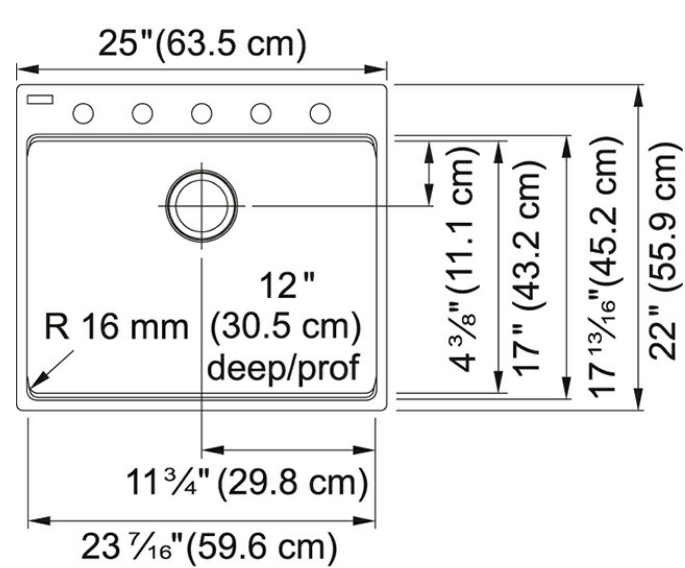

Product Picture

Technical Drawing

Product Dimensions

Length overall	25"
Width overall	22"
Length of large bowl	23 7/16"
Width of large bowl	17"
Depth of large bowl	12"
Minimum Cabinet Size	27"

General Information

Type of Material	Granite
Number of Bowls	1
Faucet Hole	1-5 predrilled
Cut-Out Template	Yes

Article Numbers

FUN#	114.0637.873
US Part Number	MAG61023SHG