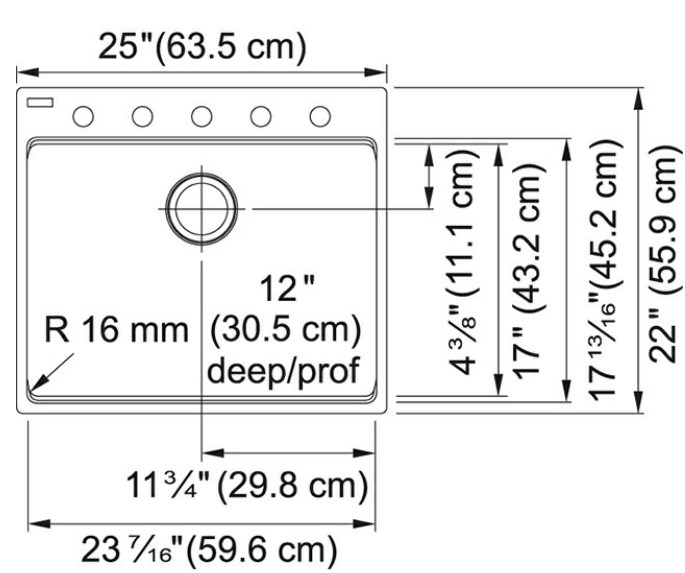

Product Picture

Product Dimensions

Length overall	25"
Width overall	22"
Length of large bowl	23 7/16"
Width of large bowl	17"
Depth of large bowl	12"
Minimum Cabinet Size	27"

Technical Drawing

General Information

Type of Material	Granite
Number of Bowls	1
Faucet Hole	1-5 predrilled
Cut-Out Template	Yes

Article Numbers

FUN#	114.0637.874
US Part Number	MAG61023PWT