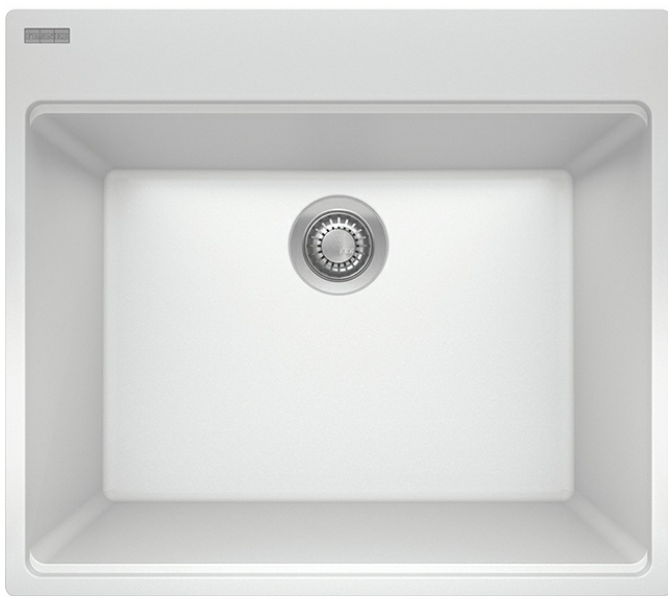

Maris MAG61023PWT Granite Polar White

Bring the beauty of Franke granite to the laundry room with Maris. Durable, scratch-and-stain resistant, this granite sink is also bacteria resistant thanks to the Sanitized® treatment. Available in six colors that enhance most any design style.

FEATURES

- Generous 12" deep bowl provides ample space for laundry and other household tasks
- Accessory rail system supports optional accessories and turns the sink into a functional workstation
- Scratch resistant, fade resistant and impact resistant to retain its new appearance for years
- Sanitized® function reduces bacteria and microbe growth.
- Can be installed as an undermount or a drop in sink

Product Picture

Product Dimensions

Length overall	25"
Width overall	22"
Length of large bowl	23 7/16"
Width of large bowl	17"
Depth of large bowl	12"
Minimum Cabinet Size	27"

Technical Drawing

General Information

Type of Material	Granite
Number of Bowls	1
Faucet Hole	1-5 predrilled
Cut-Out Template	Yes

Article Numbers

FUN#	114.0637.874
US Part Number	MAG61023PWT