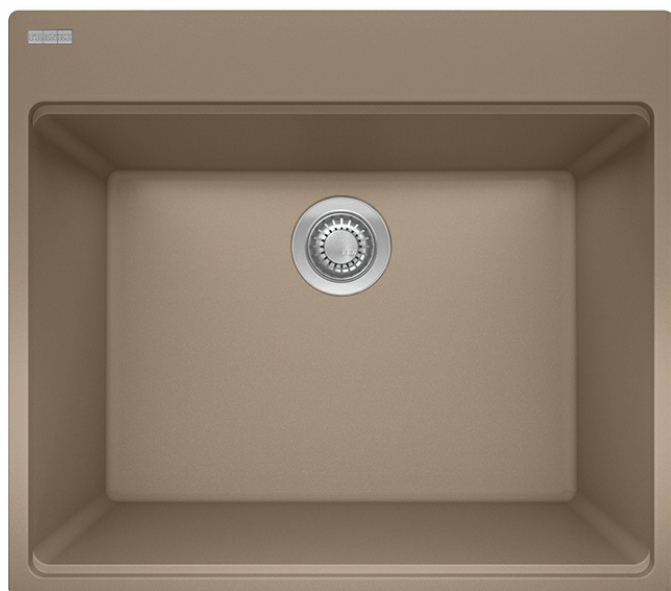

Maris MAG61023OYS Granite Oyster

Bring the beauty of Franke granite to the laundry room with Maris. Durable, scratch-and-stain resistant, this granite sink is also bacteria resistant thanks to the Sanitized® treatment. Available in six colors that enhance most any design style.

FEATURES

- Generous 12" deep bowl provides ample space for laundry and other household tasks
- Accessory rail system supports optional accessories and turns the sink into a functional workstation
- Scratch resistant, fade resistant and impact resistant to retain its new appearance for years
- Sanitized® function reduces bacteria and microbe growth.
- Can be installed as an undermount or a drop in sink

Product Picture