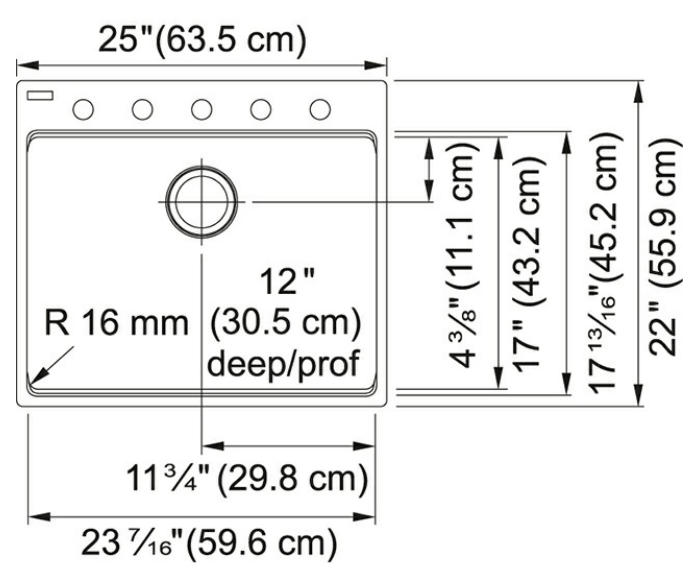

### Technical Drawing

### Product Dimensions

Length overall	25"
Width overall	22"
Length of large bowl	23 7/16"
Width of large bowl	17"
Depth of large bowl	12"
Minimum Cabinet Size	27"