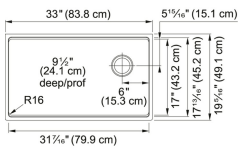

MAG11031OW-SHG-CA Granite Stone Grey | 125.0637.095

FAMILY : Sinks | SERIES : Maris | INSTALLATION TYPE : Undermount | MODEL : MAG11031OW-SHG-CA | FINISH : Granite Stone Grey

RELATED PRODUCTS