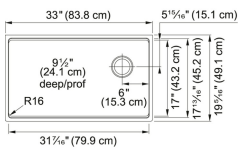

125.0637.099

125.0637.100

125.0637.094

125.0637.098