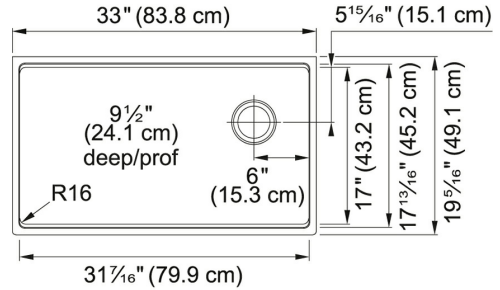

MAG11031OW-SHG-CA Granite Stone Grey | 125.0637.095

FAMILY : Sinks | SERIES : Maris | INSTALLATION TYPE : Undermount | MODEL : MAG11031OW-SHG-CA | FINISH : Granite Stone Grey

Adding harmony and balance to your kitchen, laundry room and life. Maris sinks are the perfect addition; pairing modern looks with clever features and creating the ideal union of design and functionality. Available in six colors to suit every taste.

TECHNICAL DATA

Length of large bowl 31 7/16"

Width of large bowl 17"

Depth of large bowl 9 1/2"

Length overall 33"

Width overall 19 5/16"

Cabinet Size 36"

Cutout Length 31 7/16"

Cutout Width 17 13/16"

Waste Kit Included YES

Type of Material Granite

Number of Bowls 1

Cut-Out Template Yes

Model Name MAG11031OW-SHG-CA