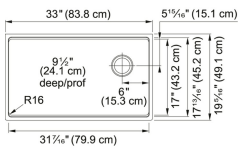

MAG11031OW-PWT-CA Granite Polar White | 125.0637.096

FAMILY : Sinks | SERIES : Maris | INSTALLATION TYPE : Undermount | MODEL : MAG11031OW-PWT-CA | FINISH : Granite Polar White

RELATED PRODUCTS