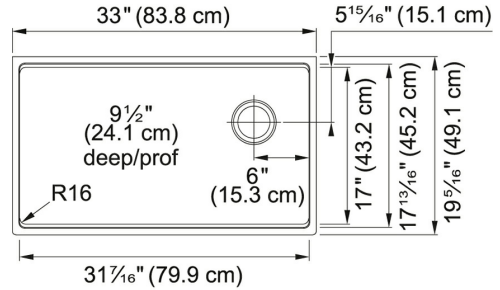

MAG11031OW-PWT-CA Granite Polar White | 125.0637.096

FAMILY : Sinks | SERIES : Maris | INSTALLATION TYPE : Undermount | MODEL : MAG11031OW-PWT-CA | FINISH : Granite Polar White

Adding harmony and balance to your kitchen, laundry room and life. Maris sinks are the perfect addition; pairing modern looks with clever features and creating the ideal union of design and functionality. Available in six colors to suit every taste.

TECHNICAL DATA

Length of large bowl	31 7/16"
Width of large bowl	17"
Depth of large bowl	9 1/2"
Length overall	33"
Width overall	19 5/16"
Cabinet Size	36"
Cutout Length	31 7/16"
Cutout Width	17 13/16"
Waste Kit Included	YES
Type of Material	Granite
Number of Bowls	1
Cut-Out Template	Yes
Model Name	MAG11031OW-PWT-CA