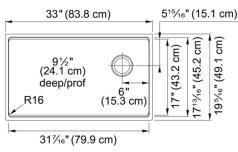

MAG11031OW-OYS-CA Granite Oyster | 125.0637.098

FAMILY : Sinks | SERIES : Maris | INSTALLATION TYPE : Undermount | MODEL : MAG11031OW-OYS-CA | FINISH : Granite Oyster

RELATED PRODUCTS