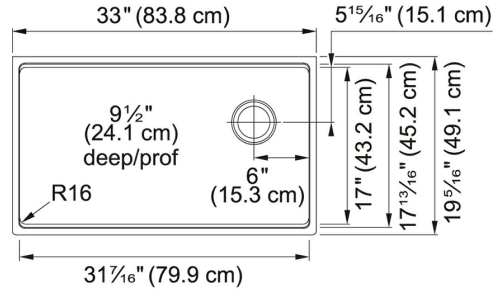

MAG11031OW-OYS-CA Granite Oyster | 125.0637.098

FAMILY : Sinks | SERIES : Maris | INSTALLATION TYPE : Undermount | MODEL : MAG11031OW-OYS-CA | FINISH : Granite Oyster

Adding harmony and balance to your kitchen, laundry room and life. Maris sinks are the perfect addition; pairing modern looks with clever features and creating the ideal union of design and functionality. Available in six colors to suit every taste.

TECHNICAL DATA

Length of large bowl	31 7/16"
Width of large bowl	17"
Depth of large bowl	9 1/2"
Length overall	33"
Width overall	19 5/16"
Cabinet Size	36"
Cutout Length	31 7/16"
Cutout Width	17 13/16"
Waste Kit Included	YES
Type of Material	Granite
Number of Bowls	1
Cut-Out Template	Yes
Model Name	MAG11031OW-OYS-CA