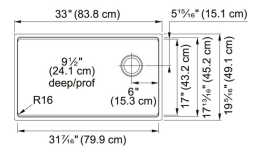

MAG11031OW-OYS-CA Granite Oyster | 125.0637.098

FAMILY : Sinks | SERIES : Maris | INSTALLATION TYPE : Undermount | MODEL : MAG11031OW-OYS-CA | FINISH : Granite Oyster

RELATED PRODUCTS