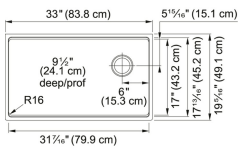

MAG11031OW-ONY-CA Granite Onyx | 125.0637.094

FAMILY : Sinks | SERIES : Maris | INSTALLATION TYPE : Undermount | MODEL : MAG11031OW-ONY-CA | FINISH : Granite Onyx

RELATED PRODUCTS

125.0637.099

125.0637.100

125.0637.098