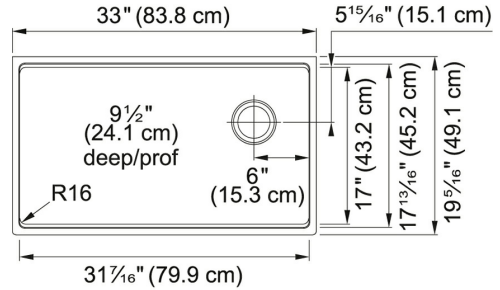

MAG11031OW-ONY-CA Granite Onyx | 125.0637.094

FAMILY : Sinks | SERIES : Maris | INSTALLATION TYPE : Undermount | MODEL : MAG11031OW-ONY-CA | FINISH : Granite Onyx

Adding harmony and balance to your kitchen, laundry room and life. Maris sinks are the perfect addition; pairing modern looks with clever features and creating the ideal union of design and functionality. Available in six colors to suit every taste.

TECHNICAL DATA

Length of large bowl	31 7/16"
Width of large bowl	17"
Depth of large bowl	9 1/2"
Length overall	33"
Width overall	19 5/16"
Cabinet Size	36"
Cutout Length	31 7/16"
Cutout Width	17 13/16"
Waste Kit Included	YES
Type of Material	Granite
Number of Bowls	1
Cut-Out Template	Yes
Model Name	MAG11031OW-ONY-CA