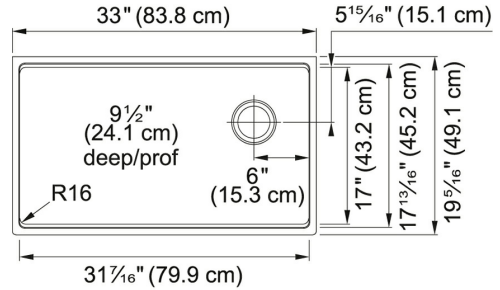

MAG11031OW-MBK-CA Granite - Matte Black | 125.0637.100

FAMILY : Sinks | SERIES : Maris | INSTALLATION TYPE : Undermount | MODEL : MAG11031OW-MBK-CA | FINISH : Granite - Matte Black

Adding harmony and balance to your kitchen, laundry room and life. Maris sinks are the perfect addition; pairing modern looks with clever features and creating the ideal union of design and functionality. Available in six colors to suit every taste.

TECHNICAL DATA

Length of large bowl	31 7/16"
Width of large bowl	17"
Depth of large bowl	9 1/2"
Length overall	33"
Width overall	19 5/16"
Cabinet Size	36"
Cutout Length	31 7/16"
Cutout Width	17 13/16"
Waste Kit Included	YES
Type of Material	Granite
Number of Bowls	1
Cut-Out Template	Yes
Model Name	MAG11031OW-MBK-CA