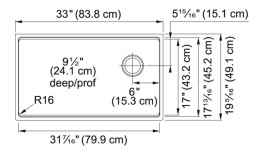

MAG11031OW-MBK-CA Granite - Matte Black | 125.0637.100

FAMILY : Sinks | SERIES : Maris | INSTALLATION TYPE : Undermount | MODEL : MAG11031OW-MBK-CA | FINISH : Granite - Matte Black

RELATED PRODUCTS