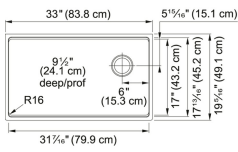

MAG11031OW-MBK-CA Granite - Matte Black | 125.0637.100

FAMILY : Sinks | SERIES : Maris | INSTALLATION TYPE : Undermount | MODEL : MAG11031OW-MBK-CA | FINISH : Granite - Matte Black

RELATED PRODUCTS