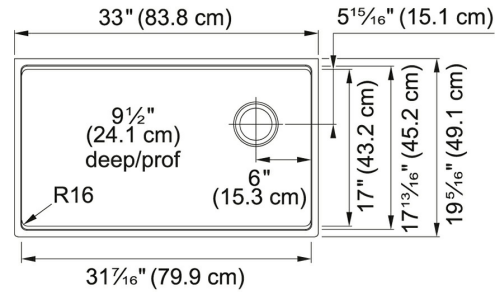

Granite - Champagne | 125.0637.099

FAMILY : Sinks | SERIES : Maris | MODEL : MAG11031CHA-CA | FINISH : Granite - Champagne | INSTALLATION TYPE : Undermount

Adding harmony and balance to your kitchen, laundry room and life. Maris sinks are the perfect addition; pairing modern looks with clever features and creating the ideal union of design and functionality. Available in six colors to suit every taste

TECHNICAL DATA

Length of large bowl	31 7/16"
Width of large bowl	17"
Depth of large bowl	9 1/2"
Length overall	33"
Width overall	19 5/16"
Cabinet Size	36"
Cutout Length	31 7/16"
Cutout Width	17 13/16"
Waste Kit Included	YES
Type of Material	Granite
Number of Bowls	1
Cut-Out Template	Yes
Model Name	MAG11031CHA-CA