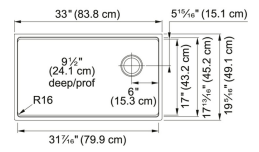

125.0637.096