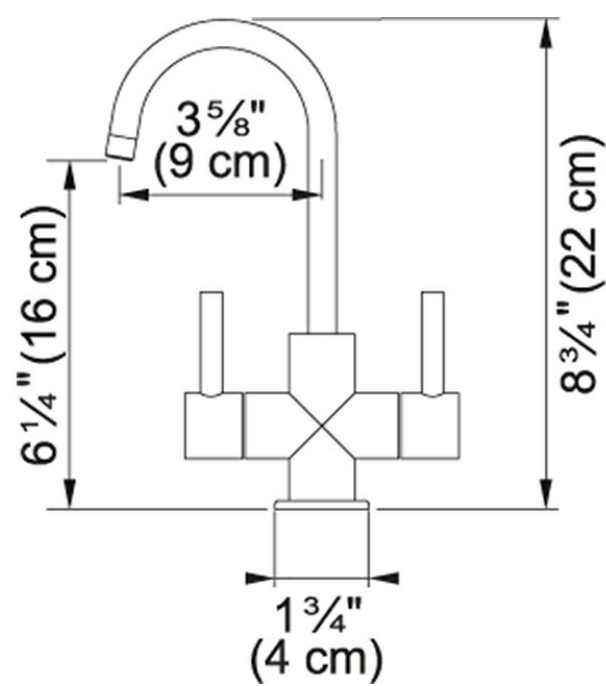

Product Picture

Product Information

Version	Hot & Filtered Cold Water Dispenser
Flow Rate	0.5 gpm
Spray Type	Stream
Faucet Operation	2 Handle Mixer
Spout Swivel Range	360 °
Where to buy	Showroom
Countertop hole diameter	1-1/4"

Technical Drawing

Article Numbers

FUN#	120.0620.282
------	--------------