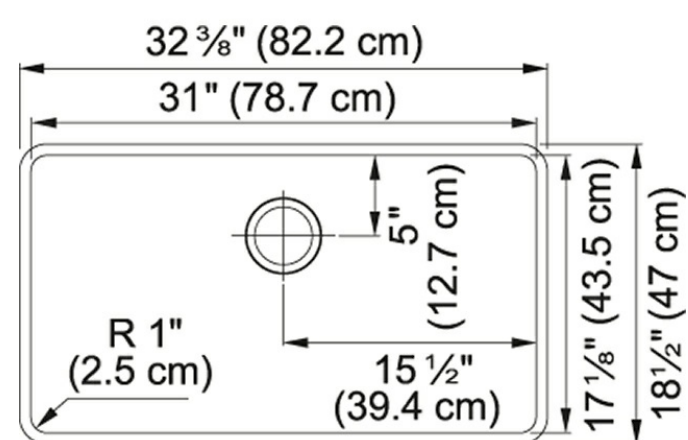

Kubus KBG11031 SHG Granite Stone Grey

The Kubus Granite undermount sinks feature a modern geometric design.

Product Picture

Product Dimensions

Length overall	20 3/4"
Width overall	32 3/8"
Depth Overall	9 1/2"
Length of large bowl	17 1/8"
Width of large bowl	31"
Depth of large bowl	9 1/2"
Minimum Cabinet Size	36"

Technical Drawing

General Information

Number of Bowls	1
Cut-Out Template	Yes
Where to buy	Showroom

Article Numbers

FUN#	125.0491.516
US Part Number	KBG11031SHG