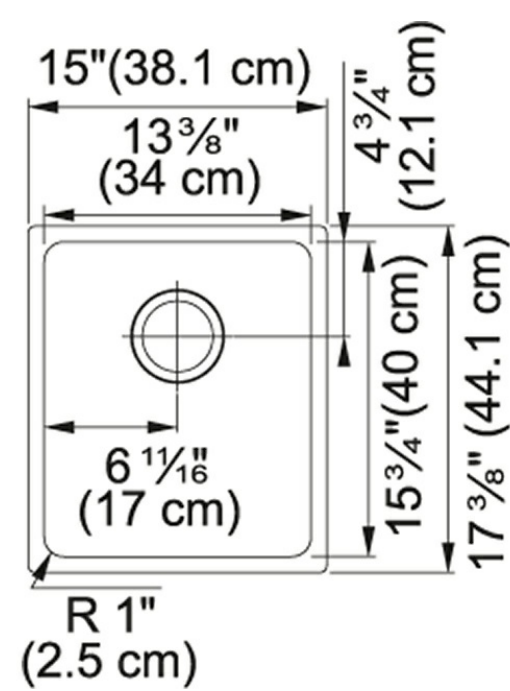

Product Picture

Technical Drawing

Product Dimensions

| | |
|----------------------|---------|
| Length overall | 20 3/4" |
| Width overall | 32 3/8" |
| Depth Overall | 9 1/2" |
| Length of large bowl | 17 1/8" |
| Width of large bowl | 31" |
| Depth of large bowl | 7 7/8" |
| Minimum Cabinet Size | 36" |

General Information

| | |
|------------------|----------|
| Number of Bowls | 1 |
| Cut-Out Template | Yes |
| Where to buy | Showroom |

Article Numbers

| | |
|----------------|--------------|
| FUN# | 125.0491.517 |
| US Part Number | KBG11013SHG |