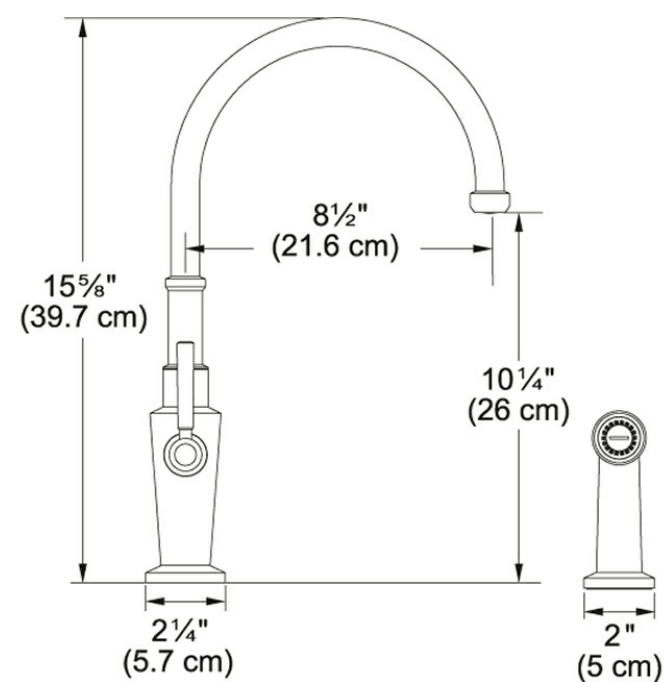

Product Picture

Product Information

Version	Arc Spout / Side Spray
Spray Type	Spray & Stream
Faucet Operation	2 Handle Mixer
Flow Rate	1.75 gpm
Cartridge	12mm Ceramic Cartridge
Where to buy	Showroom
Countertop hole diameter	1 3/8"

Technical Drawing

Article Numbers

FUN#	115.0481.384
US Part Number	FFS5200