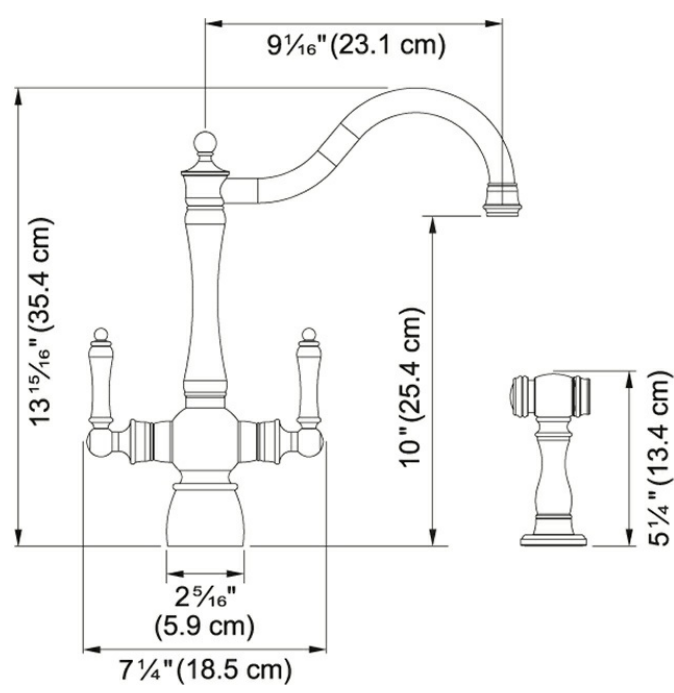

Farm House FFS400 Polished Chrome

Product Picture

Technical Drawing

Product Information

Version	Side Spray
Spray Type	Spray & Stream
Faucet Operation	2 Handle Mixer
Flow Rate	1.75 gpm
Cartridge	1/2" Ceramic Cartridge
Where to buy	Showroom
Countertop hole diameter	1 3/8"

Article Numbers

FUN#	115.0498.253
------	--------------