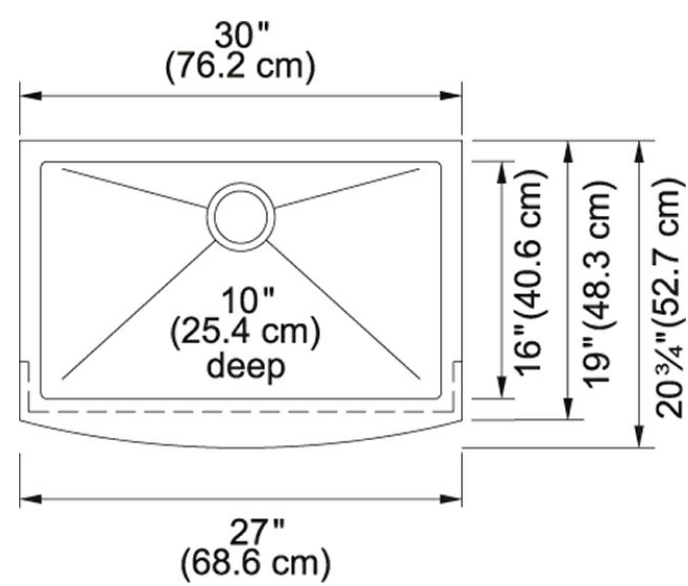

Product Picture

Technical Drawing

Product Dimensions

Depth Overall	10"
Length of large bowl	27"
Width of large bowl	16"
Depth of large bowl	10"
Minimum Cabinet Size	30"

General Information

Type of Material	18 Gauge Stainless Steel
Number of Bowls	2
Where to buy	Home Center