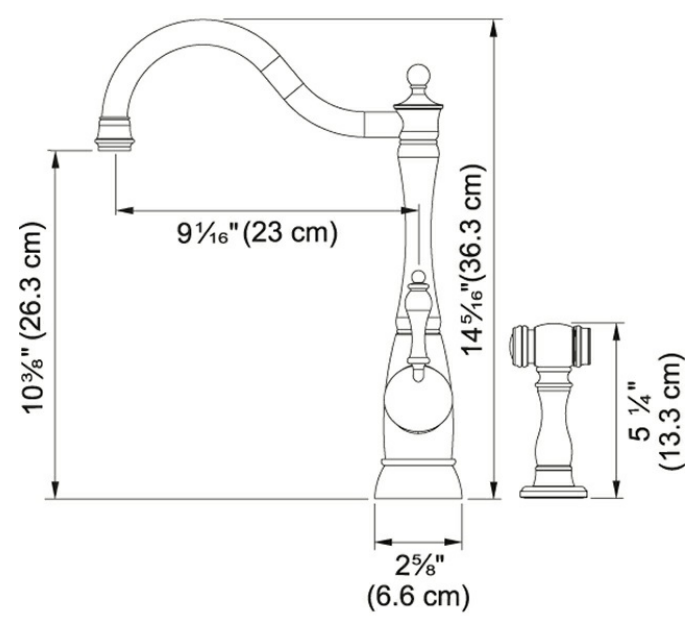

Farm House FFS100 Polished Chrome

Product Picture

Product Information

Version	Side Spray
Spray Type	Spray & Stream
Faucet Operation	Side Lever
Flow Rate	1.75 gpm
Cartridge	25mm Ceramic Cartridge
Where to buy	Showroom
Countertop hole diameter	1 3/8"

Technical Drawing

Article Numbers

FUN#	115.0498.242
------	--------------