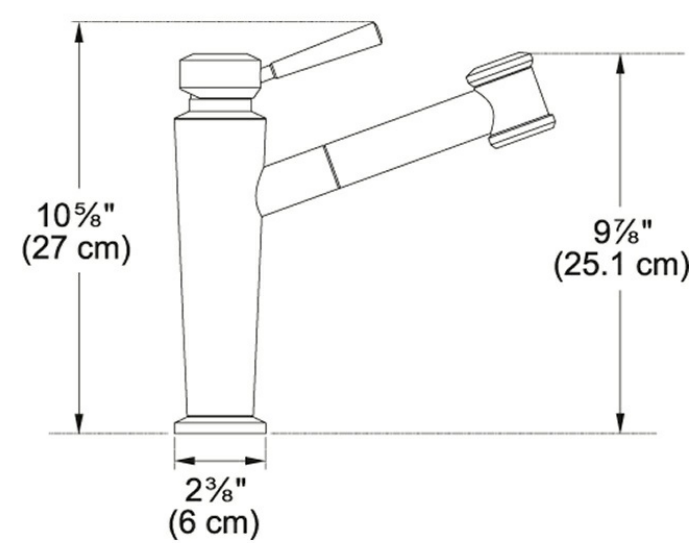

Product Picture

Technical Drawing

Product Information

Version	Pull-Out Spray
Spray Type	Spray & Stream
Faucet Operation	Top Lever
Flow Rate	1.75 gpm
Cartridge	35mm Ceramic Cartridge
Where to buy	Showroom
Countertop hole diameter	1 3/8"