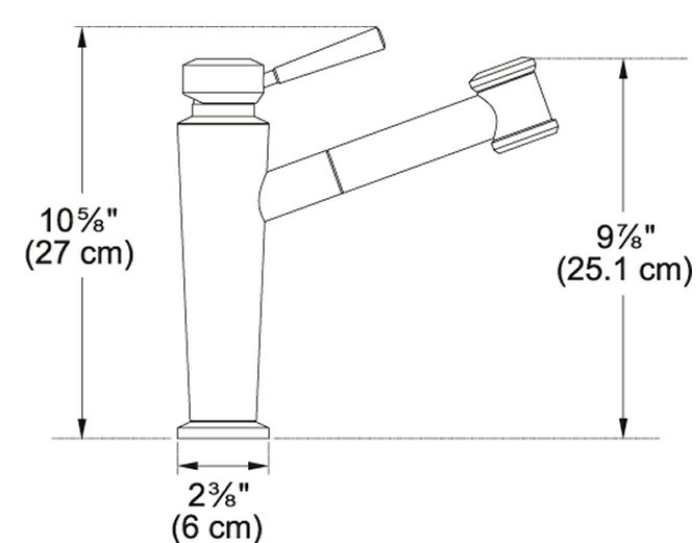

Product Picture

Technical Drawing

Product Information

Version	Pull-Out Spray
Spray Type	Spray & Stream
Faucet Operation	Top Lever
Flow Rate	1.75 gpm
Cartridge	35mm Ceramic Cartridge
Where to buy	Showroom
Countertop hole diameter	1 3/8"