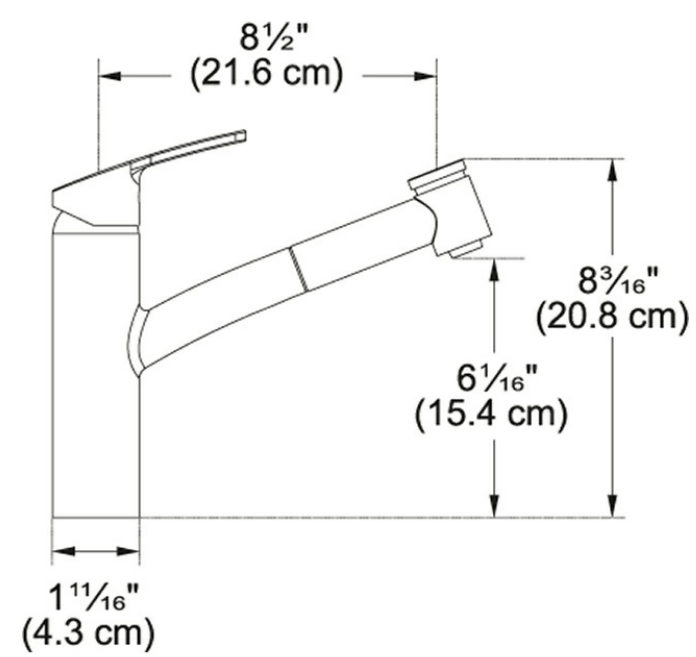

Technical Drawing

Product Information

Version	Pull-Out Spray
Spray Type	Spray & Stream
Faucet Operation	Top Lever
Flow Rate	1.75 gpm
Cartridge	35mm Ceramic Cartridge
Where to buy	Showroom
Countertop hole diameter	1 3/8"