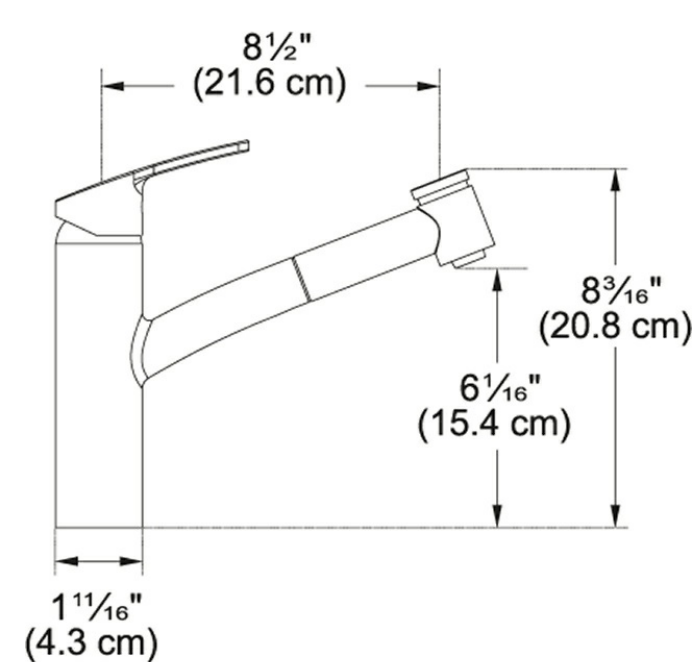

Product Information

Version	Pull-Out Spray
Spray Type	Spray & Stream
Faucet Operation	Top Lever
Flow Rate	1.75 gpm
Cartridge	35mm Ceramic Cartridge
Where to buy	Showroom
Countertop hole diameter	1 3/8"

Technical Drawing

Article Numbers

FUN#	115.0391.483
US Part Number	FFPS3600