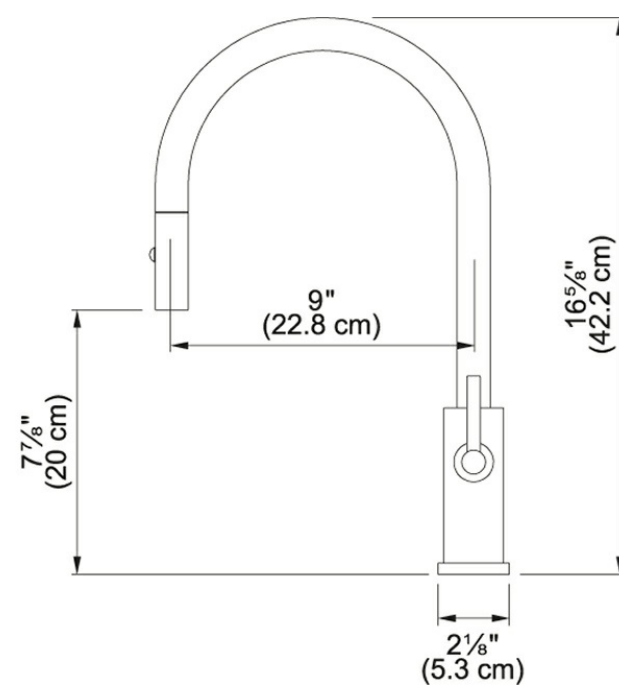

Cube FFPD3350 Stainless Steel

The sleek steel styling of Cube faucets brings a modern touch to any kitchen workspace.

FEATURES

- Solid 304 stainless steel construction delivers corrosion resistance inside and out.
- Pull-down 360-degree swivel spout provides a full range of motion to reach almost any area of the sink.
- Dual functioning spray head can toggle between powerful spray and stream, making clean-up effortless.
- Two handles provides separate control of hot and cold water.

Product Picture

Technical Drawing

Product Information

Version	Pull-Down Spray
Spray Type	Spray & Stream
Faucet Operation	2 Handle Mixer
Flow Rate	1.75 gpm
Cartridge	1/2" Ceramic Cartridge
Where to buy	Showroom
Countertop hole diameter	1 3/8"