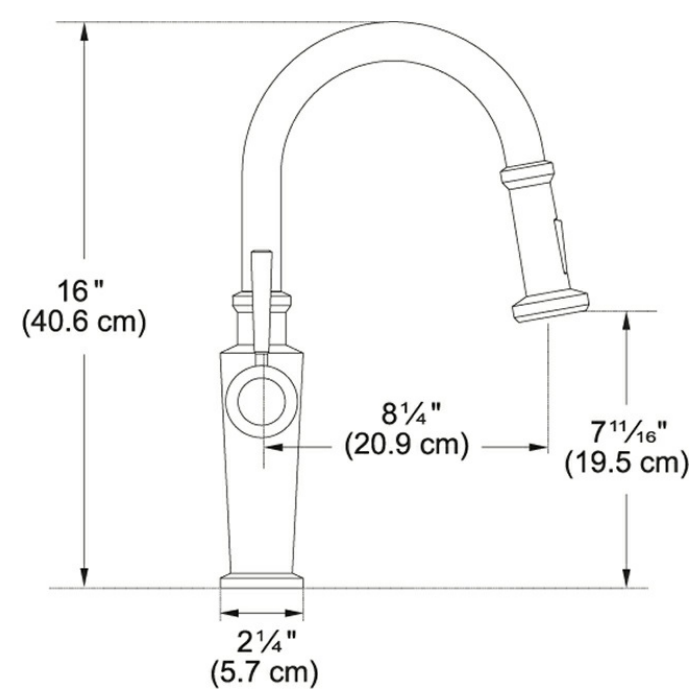

Technical Drawing

Article Numbers

FUN#	115.0619.320