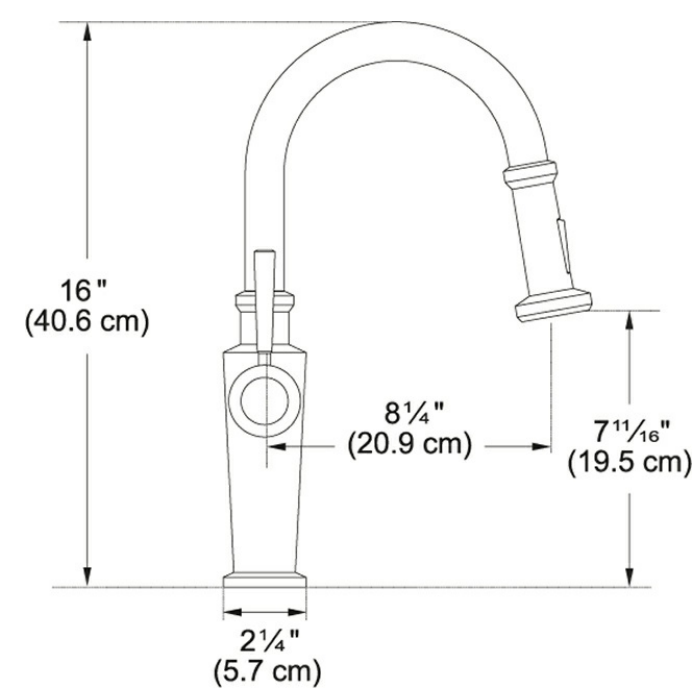

### Product Picture

### Product Information

Version	Bar/Prep
Spray Type	Spray & Stream
Faucet Operation	Side Lever
Flow Rate	1.75 gpm
Cartridge	28mm Ceramic Cartridge
Where to buy	Showroom
Countertop hole diameter	1 3/8"

### Technical Drawing

### Article Numbers

FUN#	115.0481.417
US Part Number	FFP5280