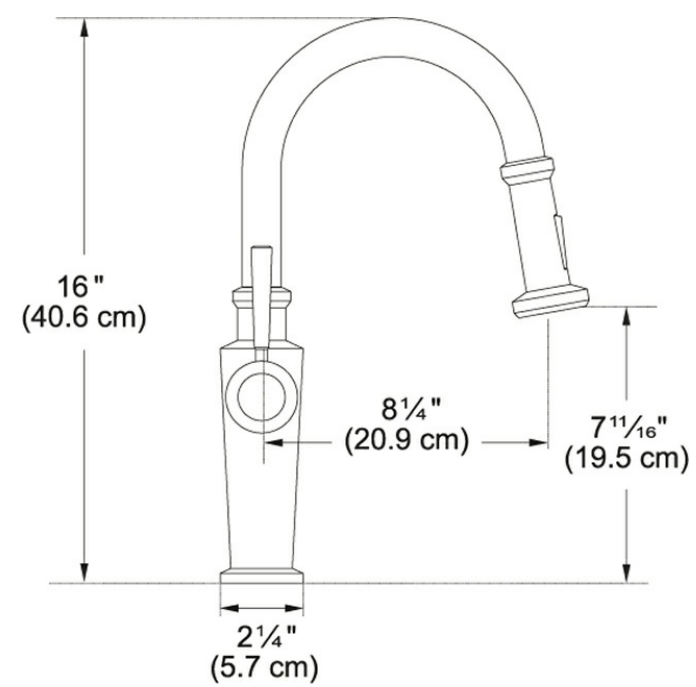

### Product Picture

### Product Information

Version	Bar/Prep
Spray Type	Spray & Stream
Faucet Operation	Side Lever
Flow Rate	1.75 gpm
Cartridge	28mm Ceramic Cartridge
Where to buy	Showroom
Countertop hole diameter	1 3/8"

### Technical Drawing

### Article Numbers

FUN#	115.0481.414
US Part Number	FFP5220