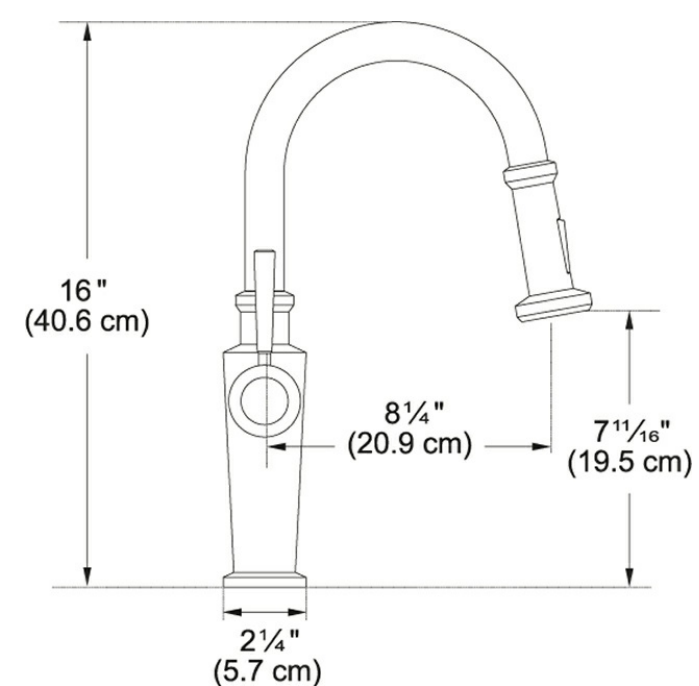

Product Picture

Technical Drawing

Product Information

Version	Bar/Prep
Spray Type	Spray & Stream
Faucet Operation	Side Lever
Flow Rate	1.75 gpm
Cartridge	28mm Ceramic Cartridge
Where to buy	Showroom
Countertop hole diameter	1 3/8"

Article Numbers

FUN#	115.0481.413
US Part Number	FFP5200