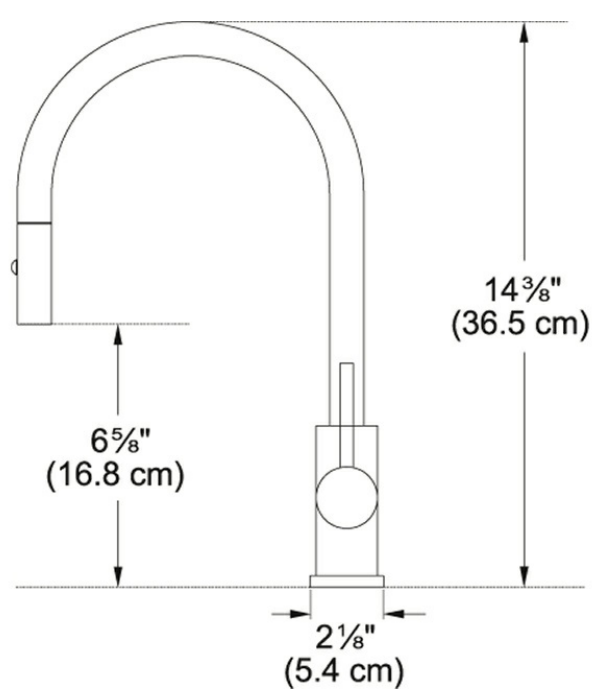

Cube FFP3325BSS Black Stainless Steel

The sleek steel styling of Cube faucets brings a modern touch to any kitchen workspace.

FEATURES

- Solid 304 stainless steel construction delivers corrosion resistance inside and out
- Pull-down 360-degree swivel spout provides a full range of motion to reach almost any area of the sink
- Dual functioning spray head can toggle between powerful spray and stream, making clean-up effortless
- Single handle effortlessly controls water temperature and pressure
- ADA Compliant
- Pair with other faucets in the Franke Cube series for a consistent look throughout the kitchen

Product Picture

Technical Drawing

Product Information

Version	Bar/Prep
Spray Type	Spray & Stream
Faucet Operation	Side Lever
Flow Rate	1.75 gpm
Cartridge	35mm Ceramic Cartridge
Where to buy	Showroom
Countertop hole diameter	1 3/8"