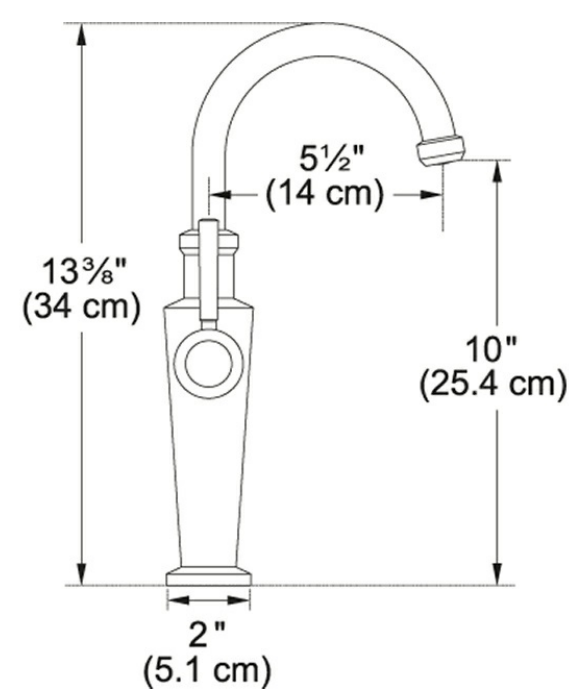

Technical Drawing

Article Numbers

FUN#	115.0619.341