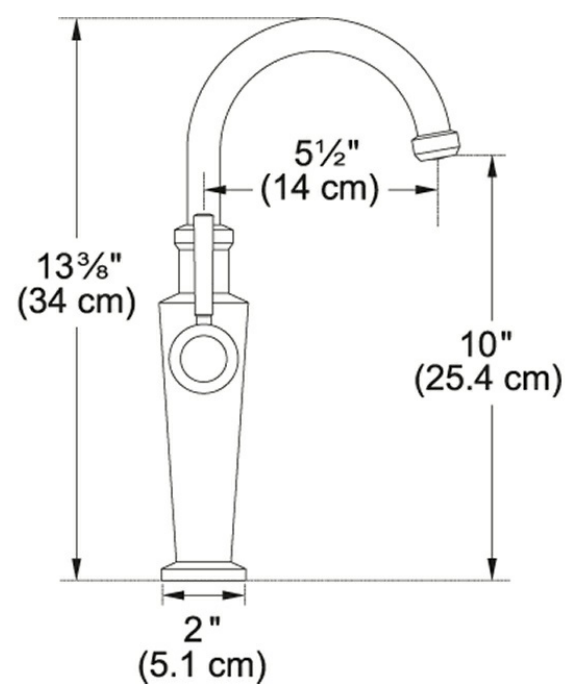

Product Picture

Product Information

Version	Bar/Prep
Spray Type	Full Stream
Faucet Operation	Side Lever
Flow Rate	1.75 gpm
Cartridge	28mm Ceramic Cartridge
Where to buy	Showroom
Countertop hole diameter	1 3/8"

Technical Drawing

Article Numbers

FUN#	115.0481.422
US Part Number	FFB5280