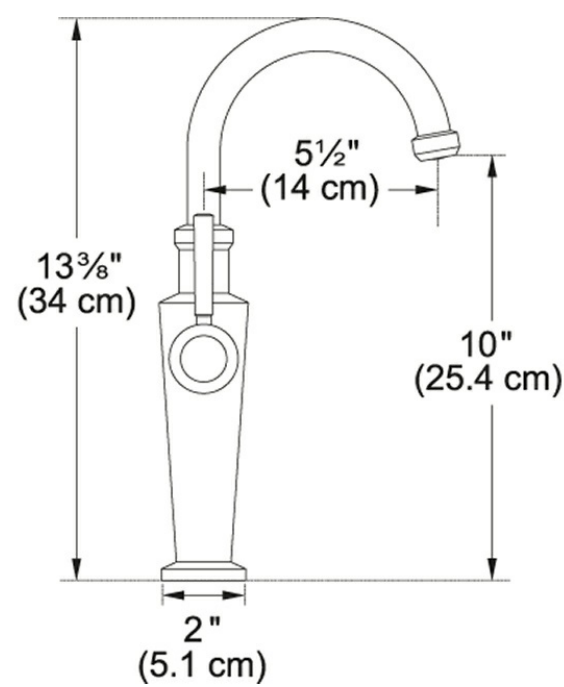

Product Picture

Product Information

Version	Bar/Prep
Spray Type	Full Stream
Faucet Operation	Side Lever
Flow Rate	1.75 gpm
Cartridge	28mm Ceramic Cartridge
Where to buy	Showroom
Countertop hole diameter	1 3/8"

Technical Drawing

Article Numbers

FUN#	115.0481.420
US Part Number	FFB5220