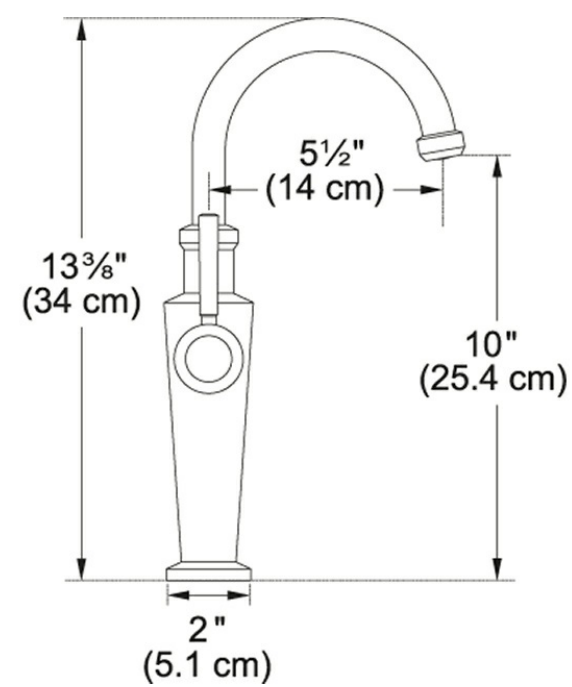

Product Picture

Product Information

Version	Bar/Prep
Spray Type	Full Stream
Faucet Operation	Side Lever
Flow Rate	1.75 gpm
Cartridge	28mm Ceramic Cartridge
Where to buy	Showroom
Countertop hole diameter	1 3/8"

Technical Drawing

Article Numbers

FUN#	115.0481.418
US Part Number	FFB5200