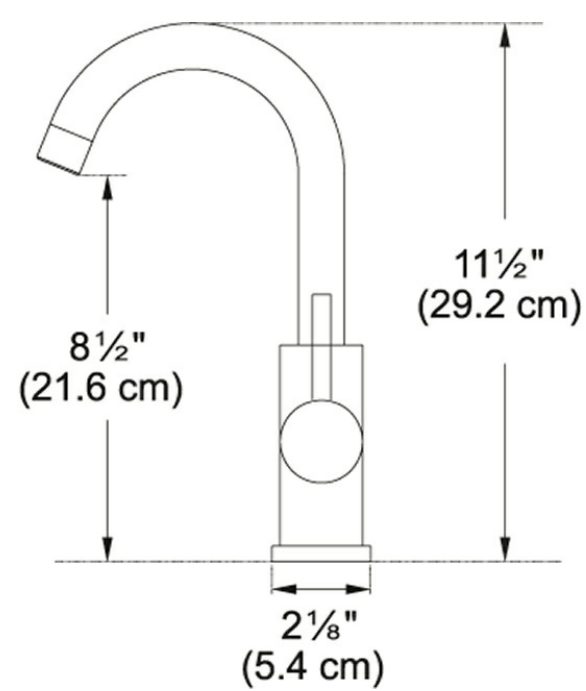

Cube FFB3350 Stainless Steel

The sleek steel styling of Cube faucets brings a modern touch to any kitchen workspace.

FEATURES

- Solid 304 stainless steel construction delivers corrosion resistance inside and out
- 360-degree swivel spout provides a full range of motion to reach almost any area of the sink
- Single handle effortlessly controls water temperature and pressure
- Pair with other faucets in the Franke Cube series for a consistent look throughout the kitchen
- ADA Compliant

Product Picture

Technical Drawing

Product Information

Version	Bar/Prep
Spray Type	Full Stream
Faucet Operation	Side Lever
Flow Rate	1.75 gpm
Cartridge	35mm Ceramic Cartridge
Where to buy	Showroom
Countertop hole diameter	1 3/8"