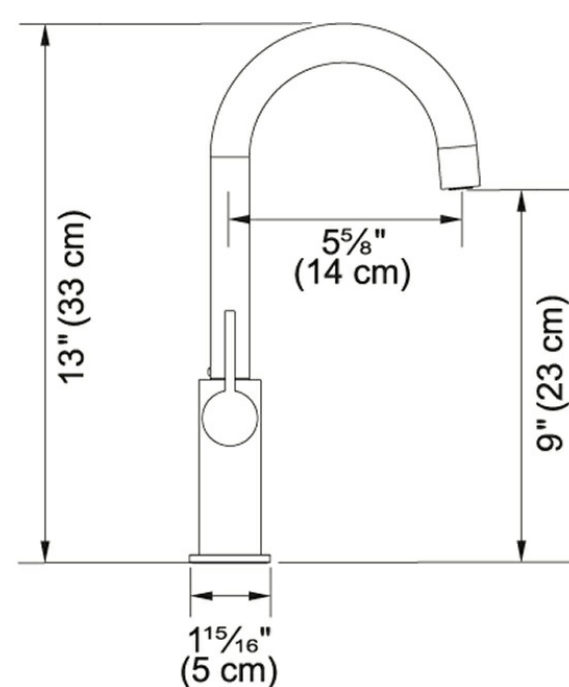

### Technical Drawing

### Product Information

Version	Bar/Prep
Spray Type	Full Stream
Faucet Operation	Side Lever
Flow Rate	1.75 gpm
Cartridge	Ceramic Cartridge
Where to buy	Showroom
Countertop hole diameter	1 3/8"