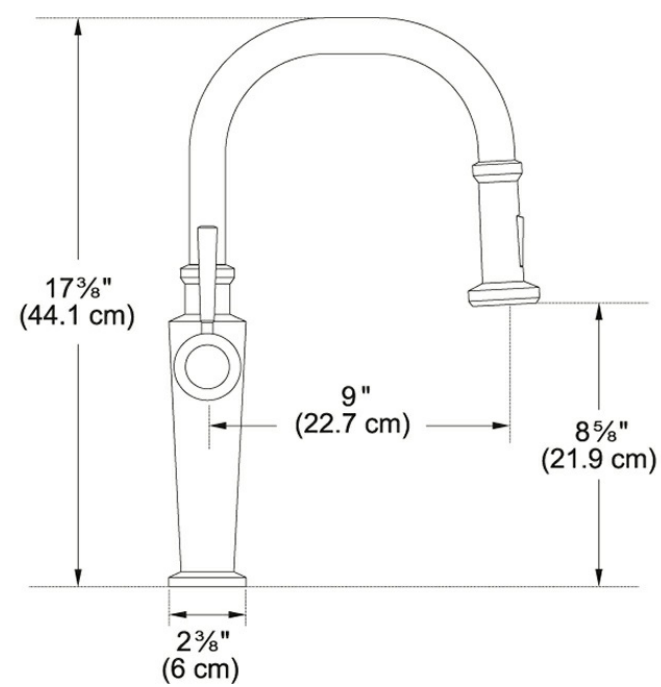

### Product Picture

### Product Information

Version	Pull-Down Spray
Spray Type	Spray & Stream
Faucet Operation	Side Lever
Flow Rate	1.75 gpm
Cartridge	35mm Ceramic Cartridge
Where to buy	Showroom
Countertop hole diameter	1 3/8"

### Technical Drawing

### Article Numbers

FUN#	115.0481.329
US Part Number	FF5220