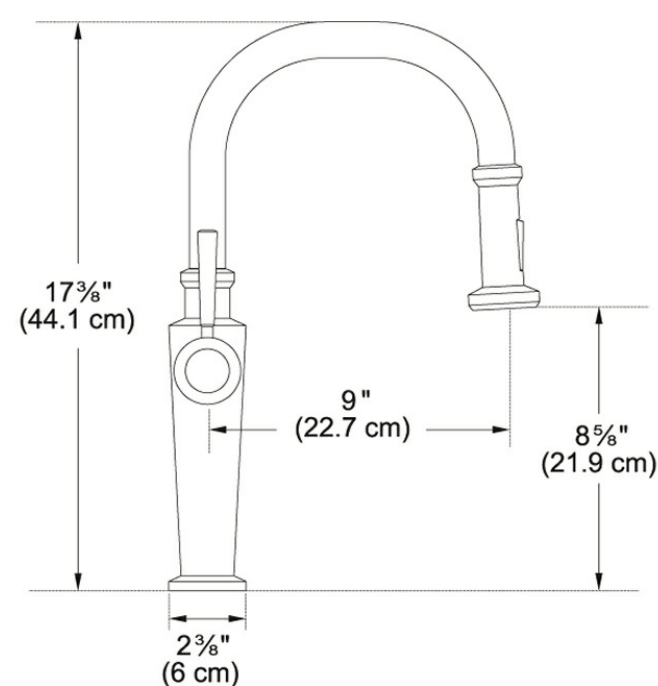

### Product Picture

### Technical Drawing

### Product Information

Version	Pull-Down Spray
Spray Type	Spray & Stream
Faucet Operation	Side Lever
Flow Rate	1.75 gpm
Cartridge	35mm Ceramic Cartridge
Where to buy	Showroom
Countertop hole diameter	1 3/8"