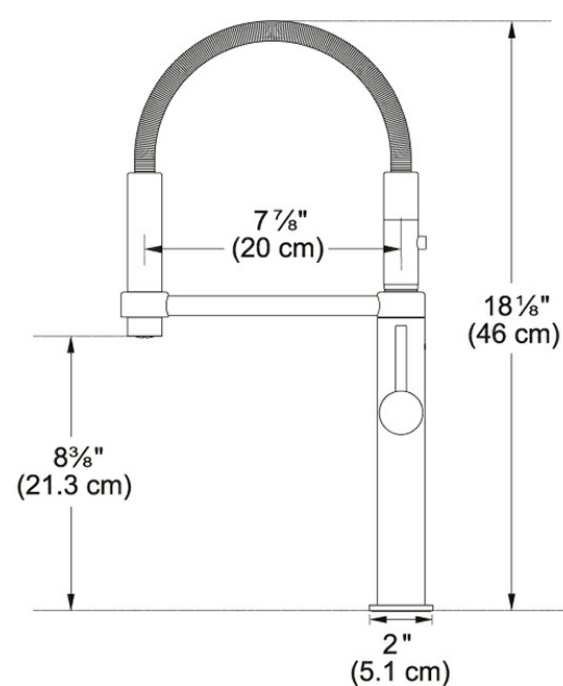

Pescara FF4480 Satin Nickel

A truly successful design that is not only visually impressive, but also sets new standards in terms of usability. The clean design and detailed craftsmanship make Franke's Pescara faucet line ideal for those who savor simplicity. Pescara faucets feature a level of functionality and performance that maximizes usability for the home chef or kitchen connoisseur. The pull-down spray fits perfectly in your hand and the switch between full and needle spray can be operated intuitively – a perfect combination of design, ergonomics and functionality.

Product Picture

Technical Drawing

Product Information

Version	Semi Pro
Spray Type	Spray & Stream
Faucet Operation	Side Lever
Flow Rate	1.75 gpm
Cartridge	28mm Ceramic Cartridge
Where to buy	Showroom
Countertop hole diameter	1 3/8"