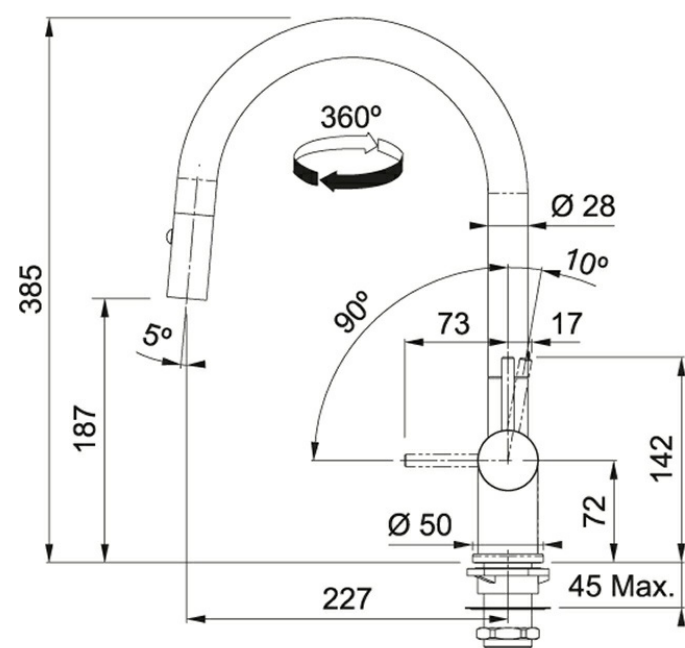

# Active Neo FF3990 Satin

Product Picture

Technical Drawing

Product Information

Version	Pull-Out Spray
Spray Type	Spray & Stream
Faucet Operation	Top Lever
Flow Rate	1.75 gpm
Where to buy	Showroom
Countertop hole diameter	1 3/8"

Article Numbers

FUN#	115.0561.532
US Part Number	FF3990