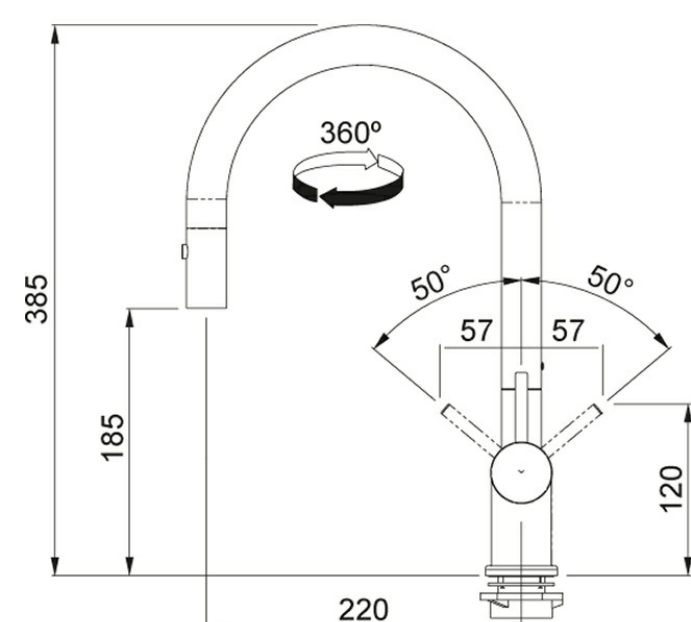

Technical Drawing

Product Information

Version	Pull-Down Spray
Spray Type	Spray & Stream
Faucet Operation	Side Lever
Flow Rate	1.75 gpm
Cartridge	35mm Ceramic Cartridge
Countertop hole diameter	1 3/8"

Article Numbers