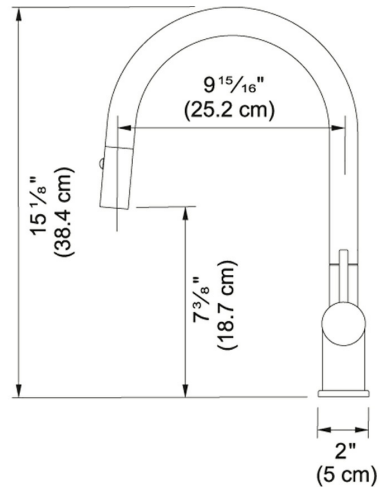

Shiny Black | 115.0561.516

FAMILY : **Faucets** | SERIES : **Active Neo** | FINISH : **Shiny Black** | MODEL : **FF3922**

TECHNICAL DATA

Version	Pull Out Spray
Faucet Operation	Top Lever
Counter Hole Diameter	1 3/8"
Spray	Spray & Stream
Flow Rate	1.75 gpm
Model Name	FF3922