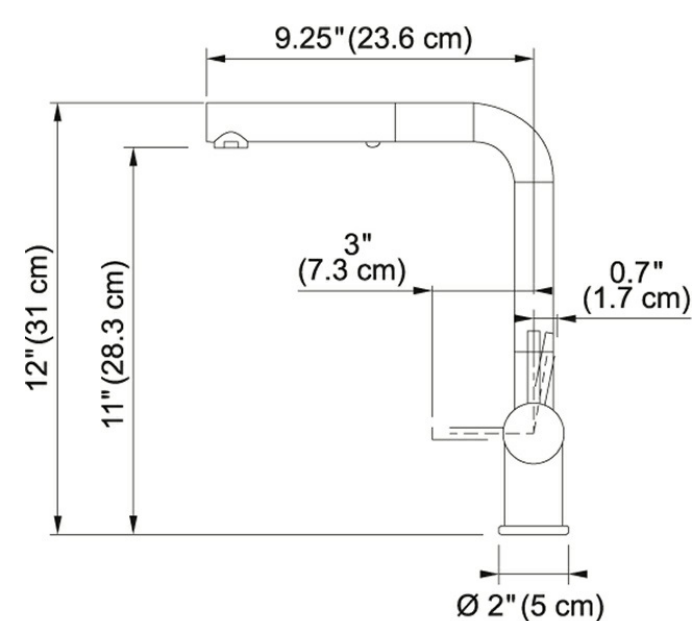

Technical Drawing

Product Information

Version	Arc Spout
Spray Type	PULL-OUT-SINGLE-JET
Faucet Operation	Side Lever
Flow Rate	1.75 gpm
Cartridge	35mm Ceramic Cartridge
Countertop hole diameter	1 3/8"

Article Numbers