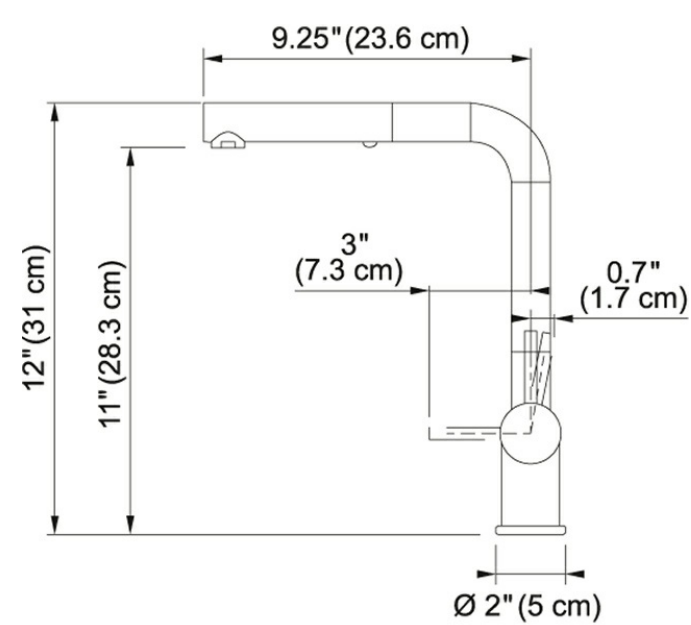

Product Picture

Technical Drawing

Product Information

Version	Pull-Out Spray
Spray Type	Spray & Stream
Faucet Operation	Side Lever
Flow Rate	1.75 gpm
Cartridge	35mm Ceramic Cartridge
Countertop hole diameter	1 3/8"