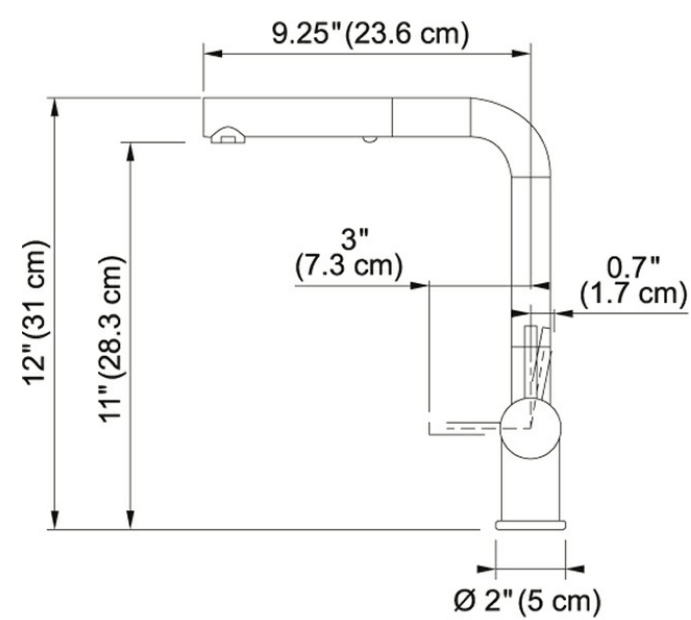

### Technical Drawing

### Product Information

Version	Pull-Out Spray
Spray Type	Spray & Stream
Faucet Operation	Side Lever
Flow Rate	1.75 gpm
Cartridge	35mm Ceramic Cartridge
Countertop hole diameter	1 3/8"

### Article Numbers

FUN#	115.0384.426
US Part Number	FF3804